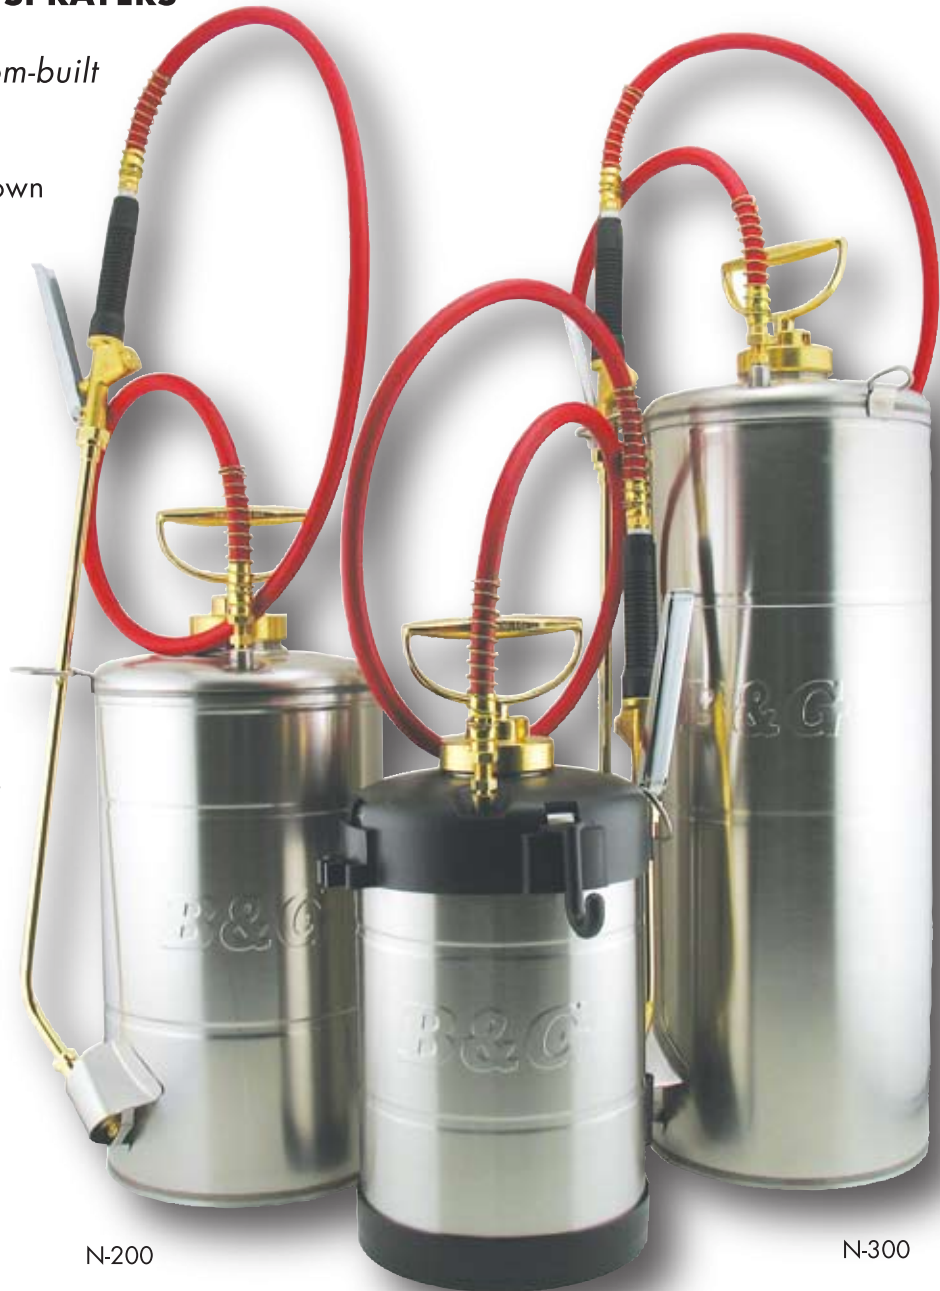

Primeline Series Sprayers

PRIMELINE SERIES SPRAYERS

*Off the shelf, or custom-built
to your specifications*

- » 1, 2 and 3 gallon shown
- » 1/2 gallon available
- » Great for carpet cleaning and other applications
- » Exclusive dripless ExtendaBan valve available
- » Heavy-duty stainless steel
- » Top quality chemical resistant hose
- » 75 different models available with many tip, gun and extension options
- » Brass cap and handle
- » Stainless steel pump rod